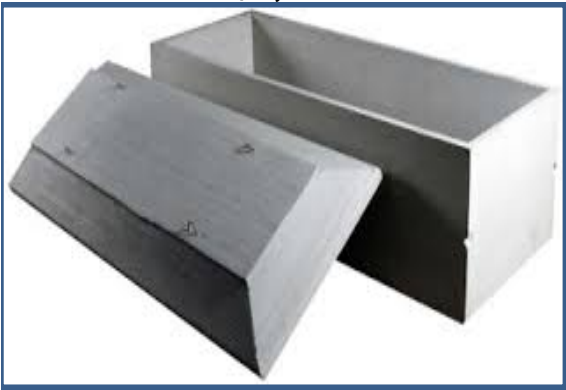

Trigard Estate

This concrete reinforced vault with arched cover and tongue and groove design with tape seal includes Trigard's thermoformed polymer liner on the interior, and a painted exterior finish with personalized nameplates.

$1,275