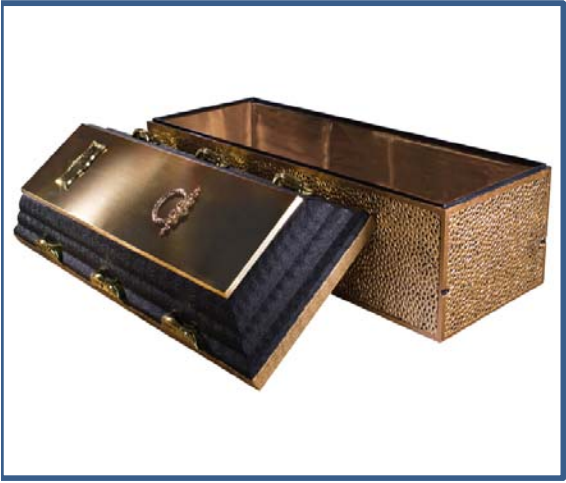

Burial Vaults

*For peace of mind—
select a
lined burial vault.*

**Built Strong
Water Resistant**

\$3,375

Trigard Reflections Bronze

The Reflection® builds on the same basic features as the Trilogy®. The reinforced vault with tongue and groove design with tape seal and the thermoformed polymer liner provide strength and security, while a textured, painted exterior finish with decorative handles, personalized nameplate, and cover emblem add a touch of class. But what truly makes the Reflection shine is the addition of pure, handcrafted metals. Interior sheeting and exterior caps are available in gleaming fine bronze. Designed for added beauty and strength, this vault is the perfect complement to caskets of steel, copper, and bronze.