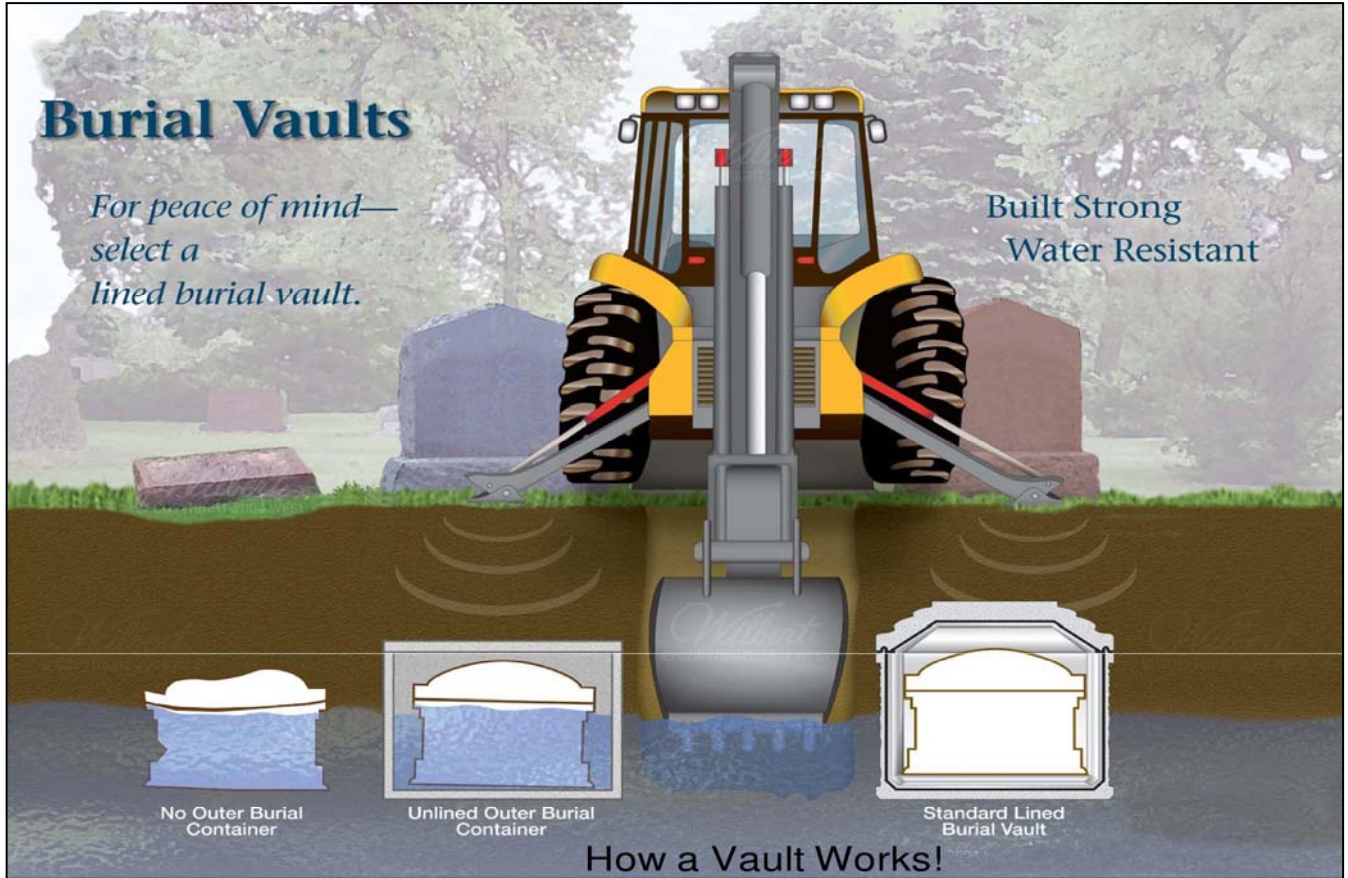

Burial Vaults

*For peace of mind—
select a
lined burial vault.*

**Built Strong
Water Resistant**

\$3,375

Trigard Reflections Bronze

The Reflection® builds on the same basic features as the Trilogy®. The reinforced vault with tongue and groove design with tape seal and the thermoformed polymer liner provide strength and security, while a textured, painted exterior finish with decorative handles, personalized nameplate, and cover emblem add a touch of class. But what truly makes the Reflection shine is the addition of pure, handcrafted metals. Interior sheeting and exterior caps are available in gleaming fine bronze. Designed for added beauty and strength, this vault is the perfect complement to caskets of steel, copper, and bronze.