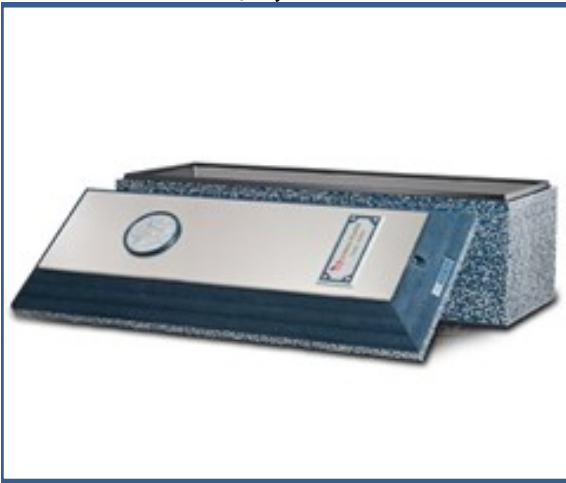

Wilbert Triune SST

- Mid-line burial vault
- Cover and base double-reinforced with strong, corrosion-resistant stainless steel and high-impact plastic
- Brilliant stainless steel carapace
- May be personalized with special images, emblems or personal photos

$2,570