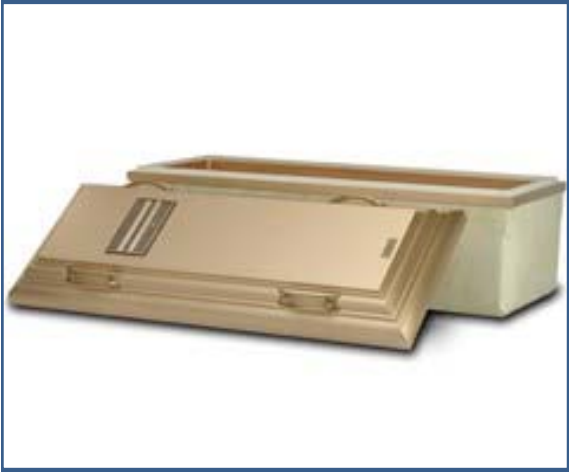

$8,775

Wilbert Bronze

Precise engineering and more than 40 hours of hand-crafted detail produce Wilbert's supreme and only triple-reinforced burial vault.

- Ultimate triple-reinforced protection
- Cover and base reinforced with durable bronze alloy
- Interior reinforced with high-impact plastic
- Exterior base completely encased in high-impact plastic
- May be personalized with special images, emblems or personal photos

$3,375

Wilbert Triune Bronze

- Finest double-reinforced Wilbert burial vault
- High-strength concrete with bronze and high-impact plastic
- Lustrous bronze carapace
- May be personalized with special images, emblems or personal photos

$3,375

Wilbert Triune Copper

- Double-reinforced burial vault
- High-strength concrete with copper and high-impact plastic
- Rich copper carapace
- May be personalized with special images, emblems or personal photos